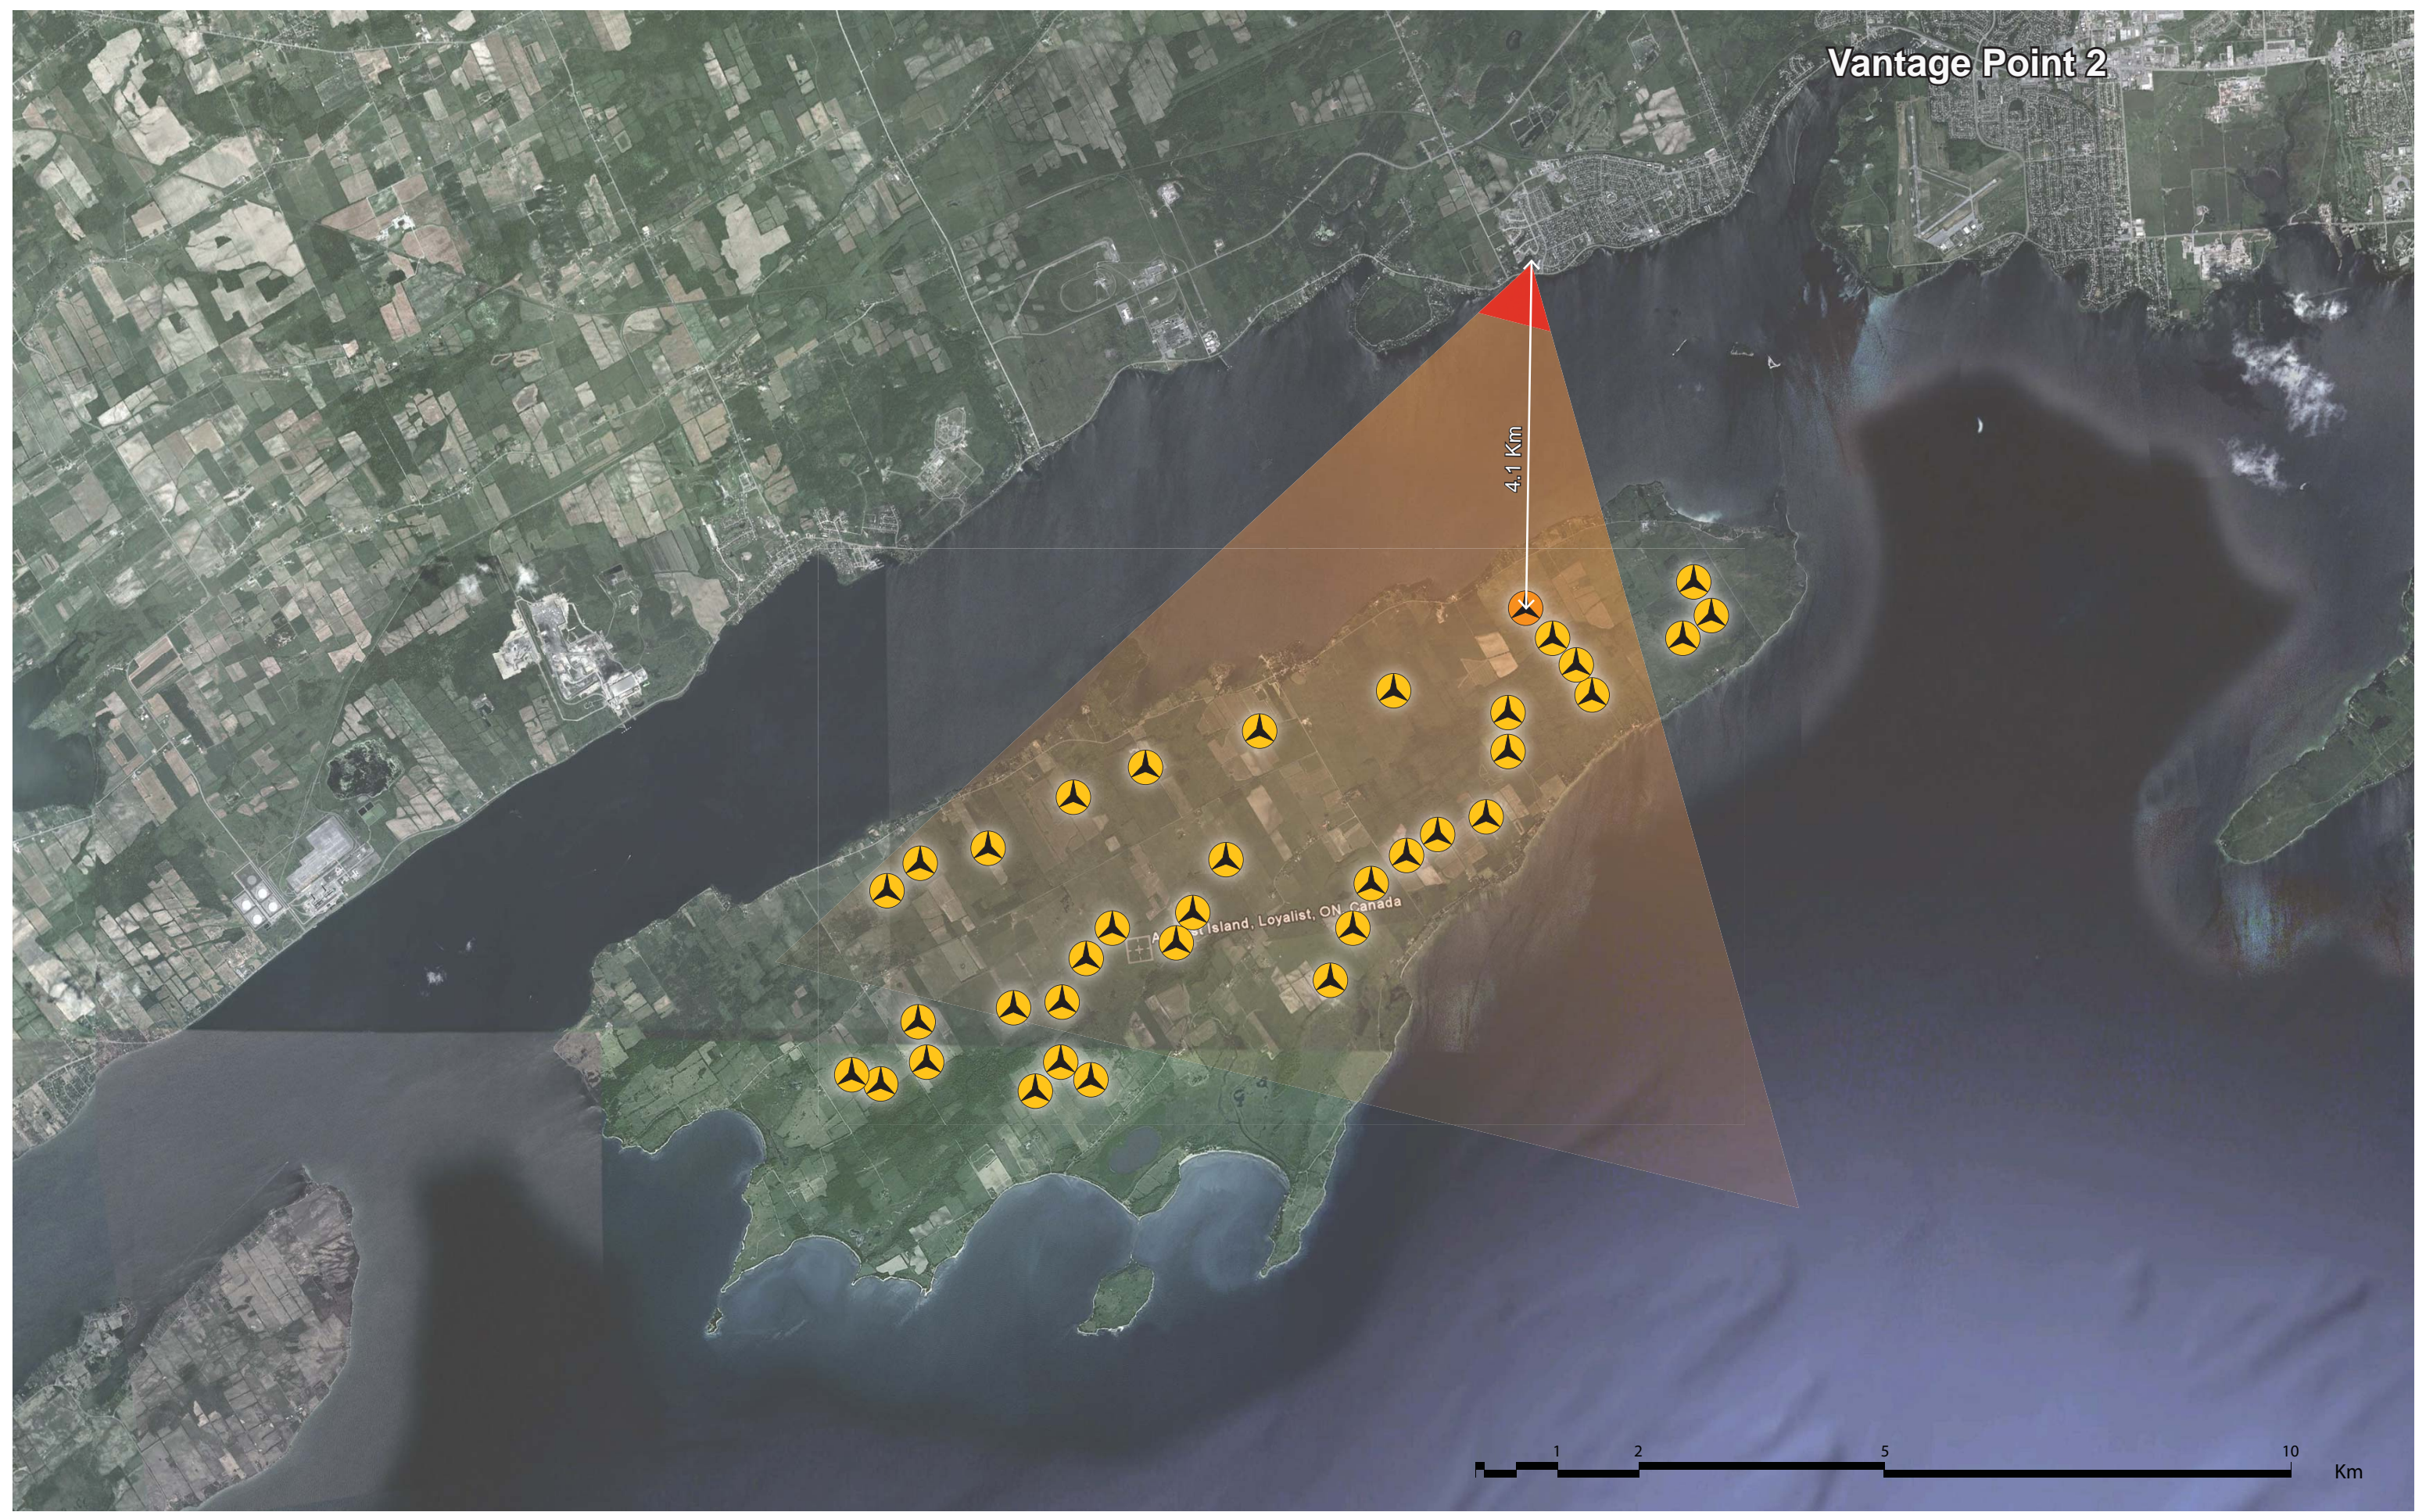

APPENDIX A

Visual Simulations

Vantage Point Locations

Vantage Point 1

6.1 Km

St. Island, Loyalist, ON, Canada

Vantage Point 1

Existing

NorthWest Wind

Proposed

Vantage Point 2

4.1 Km

Aspen Island, Loyalist, ON, Canada

Vantage Point 2

Existing

NorthWest Wind

Proposed

Vantage Point 3

4.5 Km

Point Island, Loyalist, ON, Canada

Vantage Point 3

Existing

NorthWest Wind

Proposed

Vantage Point 5

Existing

NorthWest Wind

Proposed

Vantage Point 6

2.3 Km

Albion Island, Loyalist, ON, Canada

Vantage Point 6