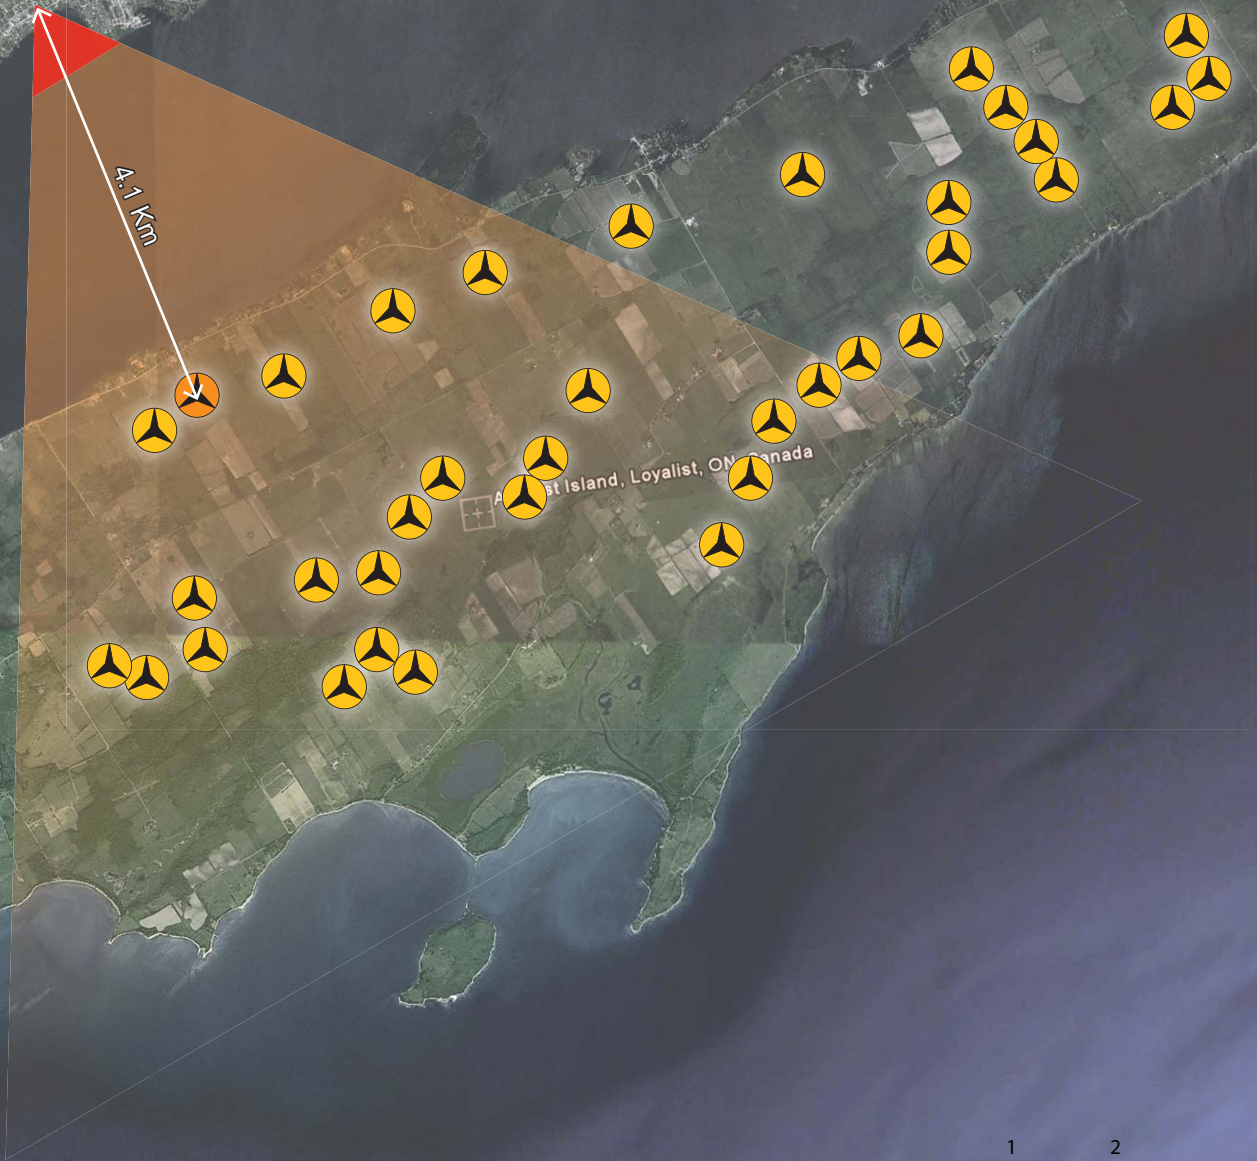

NorthWest Wind

Proposed

Vantage Point 2

4.1 Km

Aspen Island, Loyalist, ON, Canada

Vantage Point 2

Existing

NorthWest Wind

Proposed

Vantage Point 3

4.5 Km

Point Island, Loyalist, ON, Canada

Vantage Point 3

Existing

NorthWest Wind

Proposed

Vantage Point 4

Vantage Point 4

Existing

North West Wind

Proposed

Vantage Point 5

1.3 km

1 2 5 10 Km

Vantage Point 5

Existing

NorthWest Wind

Proposed

Vantage Point 6

2.3 Km

Albion Island, Loyalist, ON, Canada

Vantage Point 6